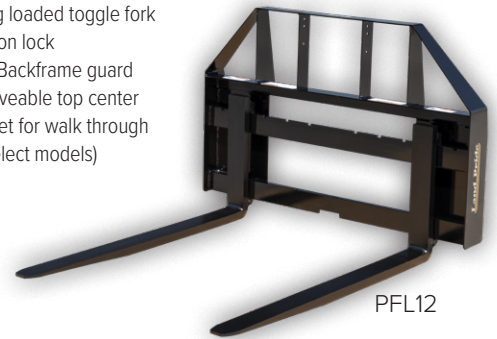

## Expand your material handling capabilities.

The PF Series bucket-mounted Pallet Forks transforms your tractor loader bucket into a forklift. PFL and PFLE Series Pallet Forks are great for retail operations, nurseries, and farms; the heavy-duty PFL64 Series is at home on construction and industrial sites. The PFL models mount to the front loader plate of your tractor and PFLE Models mount to your Euro Hitch, effectively changing your loader into a forklift and increasing your material handling capabilities. With capacities from 1,200 lbs to 6,400 lbs, you will quickly find these attachments save you time and labor!

- Spring loaded toggle fork position lock
- 3/16" Backframe guard
- Removeable top center bracket for walk through (on select models)

PFL12

PF10  
Bucket  
Mounted

	PF10	PF20	PFL1242	PFL2042	PFL3042	PFL3048	PFLE4548*	PFLE5548*	PFLE5560*	PFL6448 PFLE6448	PFL6460 PFLE6460
<b>Hitch</b>	Bucket Mounted		Universal Quick-Attach				Euro Hitch			Universal Quick-Attach or Euro Hitch	
<b>Lift Capacity -lb (kg) (per set of 2)</b>	1,000 (454)	2,000 (907)	1,200 (544)	2,100 (952)	3,000 (1,360)	3,000 (1,360)	4,500 (2,041)	5,500 (2,494)	5,500 (2,494)	6,400 (2,902)	6,400 (2,902)
<b>Tine Length</b>	31-5/8"	35-5/8"	42"	42"	42"	48"	48"	48"	60"	48"	60"
<b>Frame Width w/Step</b>	No Step	No Step	45-9/16"	50"			50"	50"	50"	64-1/2"	64-1/2"
<b>Weight - lb (kg)</b>	55 (25)	65 (29)	228 (108)	330 (150)	340 (154)	358 (162)	412 (187)	436 (198)	482 (219)	686 (311)	744 (337)
<b>Tine Width</b>	3"	3"	3"	4"			4"	4"	4"	4-3/4"	
<b>Tine Height</b>	2"	2"	1-1/4"	1"	1-1/4"	1-1/4"	1-1/2"	1-3/4"	1-3/4"	1-3/4"	
<b>Threaded Clamp Rod</b>	1-1/4" - 7"		N/A				N/A			N/A	
<b>Mount Opening</b>	1-1/2" Opening, 10-3/4" Depth		N/A				N/A			N/A	
<b>Sliding Clamp Handles</b>	9" Arm Length (Center of Screw to End of Arm)		N/A				N/A			N/A	
<b>Color</b>	■		■				■			■	