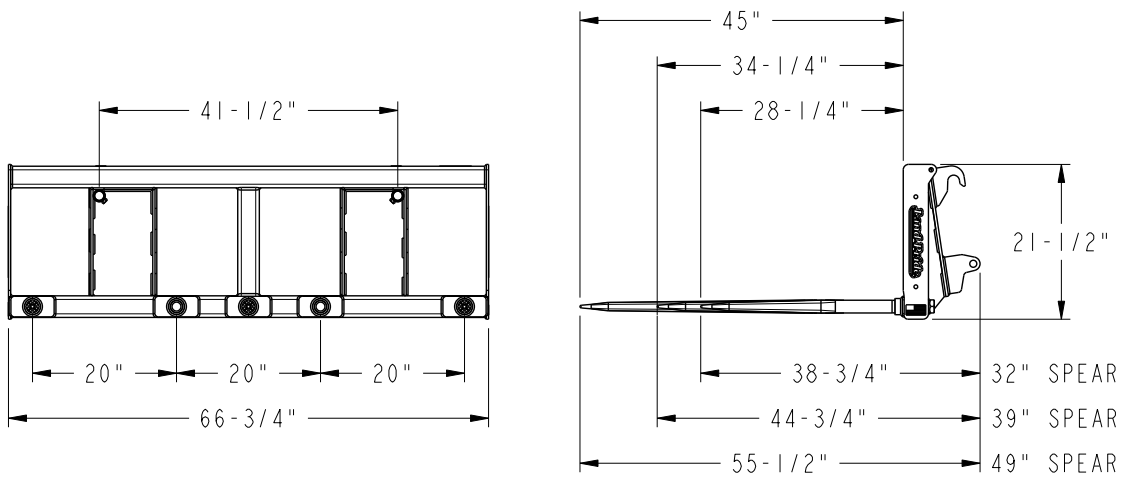

BS & BSE Series

Specifications & Capacities						
Model No.	BS Models			BSE Models		
	BS30	BS40	BS50	BSE30	BSE40	BSE50
Hitch type	Skid steer / loader hitch			Euro hitch		
Weight of base unit without options & accessories	165 lbs	178 lbs	209 lbs	187 lbs	201 lbs	231 lbs
Frame lift capacity at 24" from face of frame	3,000 lbs		4,000 lbs	3,000 lbs		4,000 lbs
Options & Accessories						
Spears length (three options)	Overall length: 32", 39" & 49" Usable spear length: 28", 35", & 45"					
Spears diameter	1 3/4"					
Extensions with 19" spikes	70 lbs			70 lbs		
Three 32" spears	44 lbs			44 lbs		
Three 39" spears	50 lbs			50 lbs		
Three 49" spears	63 lbs			63 lbs		
49" Spear & three 32" spears	N/A	66 lbs	N/A	N/A	66 lbs	N/A
49" Spear & three 39" spears	N/A	72 lbs	N/A	N/A	72 lbs	N/A
49" Spear with two 19" spikes	N/A	38 lbs	N/A	N/A	38 lbs	N/A
Four 32" spears	N/A	N/A	60 lbs	N/A	N/A	60 lbs
Four 39" spears			67 lbs			67 lbs
Four 49" spears			85 lbs			85 lbs
Two 19" spikes (accessory)	N/A	N/A	11 lbs	N/A	N/A	11 lbs

37474

BS30 & BS40 With Extension Option (BS30 Shown)

37475

BSE30 & BSE40 (BSE40 Shown)

37478

BS50

37479

BSE50