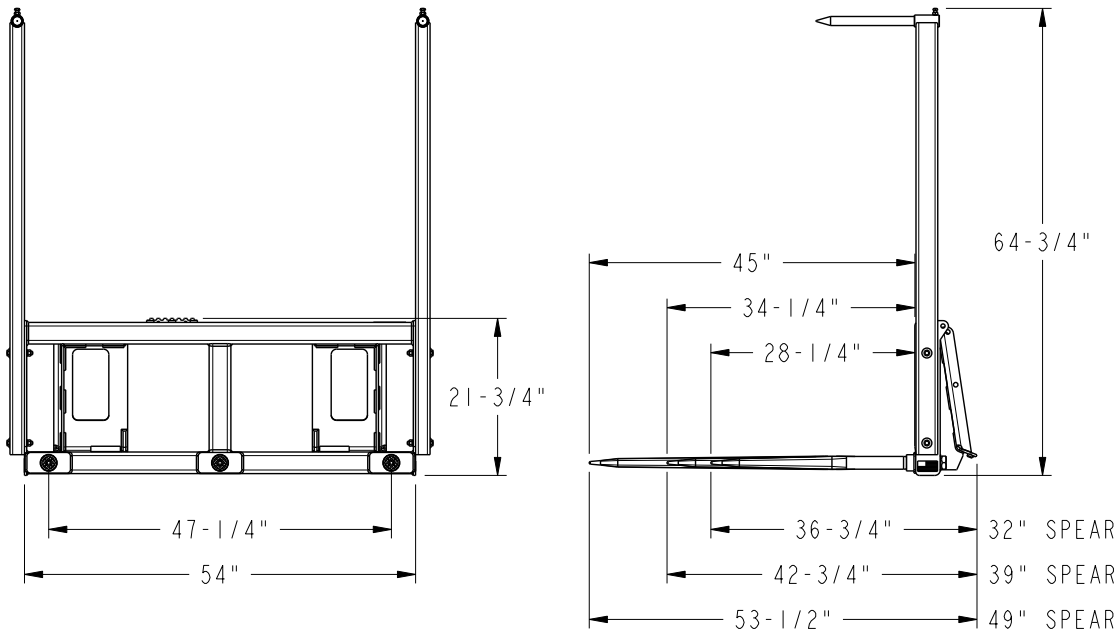

BS & BSE Series

Specifications & Capacities						
Model No.	BS Models			BSE Models		
	BS30	BS40	BS50	BSE30	BSE40	BSE50
Hitch type	Skid steer / loader hitch			Euro hitch		
Weight of base unit without options & accessories	165 lbs	178 lbs	209 lbs	187 lbs	201 lbs	231 lbs
Frame lift capacity at 24" from face of frame	3,000 lbs		4,000 lbs	3,000 lbs		4,000 lbs
Options & Accessories						
Spears length (three options)	Overall length: 32", 39" & 49" Usable spear length: 28", 35", & 45"					
Spears diameter	1 3/4"					
Extensions with 19" spikes	70 lbs			70 lbs		
Three 32" spears	44 lbs			44 lbs		
Three 39" spears	50 lbs			50 lbs		
Three 49" spears	63 lbs			63 lbs		
49" Spear & three 32" spears	N/A	66 lbs	N/A	N/A	66 lbs	N/A
49" Spear & three 39" spears	N/A	72 lbs	N/A	N/A	72 lbs	N/A
49" Spear with two 19" spikes	N/A	38 lbs	N/A	N/A	38 lbs	N/A
Four 32" spears	N/A	N/A	60 lbs	N/A	N/A	60 lbs
Four 39" spears			67 lbs			67 lbs
Four 49" spears			85 lbs			85 lbs
Two 19" spikes (accessory)	N/A	N/A	11 lbs	N/A	N/A	11 lbs

37474

BS30 & BS40 With Extension Option (BS30 Shown)

37475

BSE30 & BSE40 (BSE40 Shown)

37478

BS50

37479

BSE50