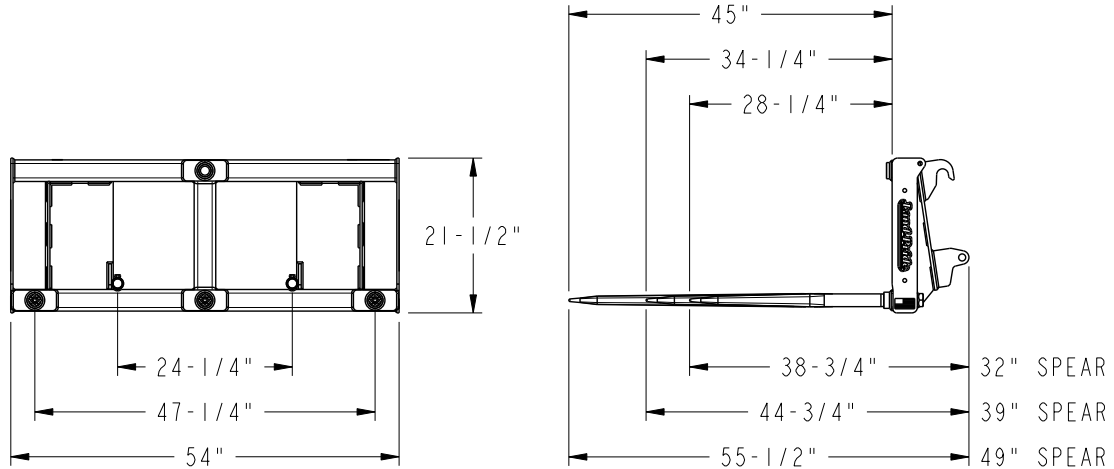

BS & BSE Series

Specifications & Capacities						
Model No.	BS Models			BSE Models		
	BS30	BS40	BS50	BSE30	BSE40	BSE50
Hitch type	Skid steer / loader hitch			Euro hitch		
Weight of base unit without options & accessories	165 lbs	178 lbs	209 lbs	187 lbs	201 lbs	231 lbs
Frame lift capacity at 24" from face of frame	3,000 lbs		4,000 lbs	3,000 lbs		4,000 lbs
Options & Accessories						
Spears length (three options)	Overall length: 32", 39" & 49" Usable spear length: 28", 35", & 45"					
Spears diameter	1 3/4"					
Extensions with 19" spikes	70 lbs			70 lbs		
Three 32" spears	44 lbs			44 lbs		
Three 39" spears	50 lbs			50 lbs		
Three 49" spears	63 lbs			63 lbs		
49" Spear & three 32" spears	N/A	66 lbs	N/A	N/A	66 lbs	N/A
49" Spear & three 39" spears	N/A	72 lbs	N/A	N/A	72 lbs	N/A
49" Spear with two 19" spikes	N/A	38 lbs	N/A	N/A	38 lbs	N/A
Four 32" spears	N/A	N/A	60 lbs	N/A	N/A	60 lbs
Four 39" spears			67 lbs			67 lbs
Four 49" spears			85 lbs			85 lbs
Two 19" spikes (accessory)	N/A	N/A	11 lbs	N/A	N/A	11 lbs

37474

BS30 & BS40 With Extension Option (BS30 Shown)

37475

BSE30 & BSE40 (BSE40 Shown)

37478

BS50

37479

BSE50