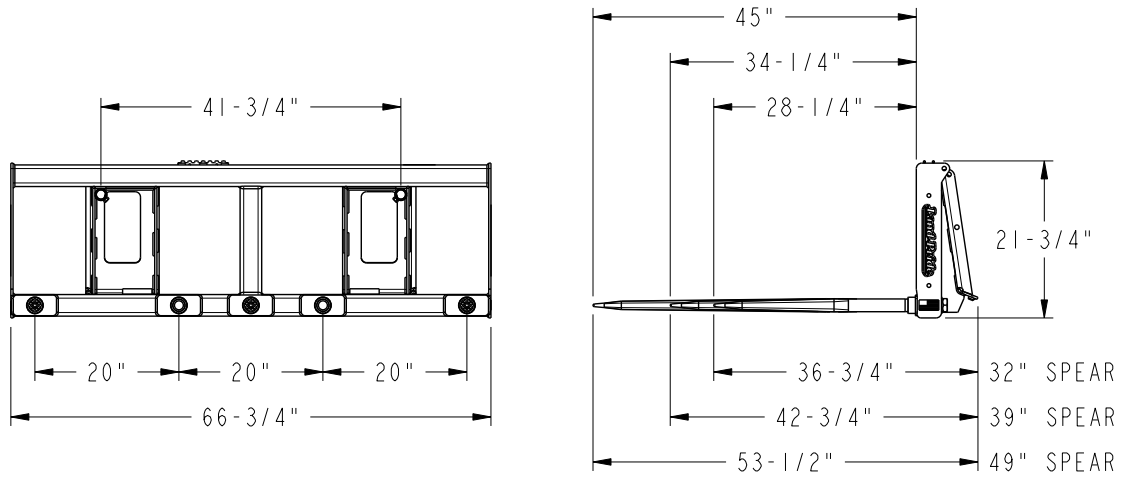

BS & BSE Series

Specifications & Capacities						
Model No.	BS Models			BSE Models		
	BS30	BS40	BS50	BSE30	BSE40	BSE50
Hitch type	Skid steer / loader hitch			Euro hitch		
Weight of base unit without options & accessories	165 lbs	178 lbs	209 lbs	187 lbs	201 lbs	231 lbs
Frame lift capacity at 24" from face of frame	3,000 lbs		4,000 lbs	3,000 lbs		4,000 lbs
Options & Accessories						
Spears length (three options)	Overall length: 32", 39" & 49" Usable spear length: 28", 35", & 45"					
Spears diameter	1 3/4"					
Extensions with 19" spikes	70 lbs			70 lbs		
Three 32" spears	44 lbs			44 lbs		
Three 39" spears	50 lbs			50 lbs		
Three 49" spears	63 lbs			63 lbs		
49" Spear & three 32" spears	N/A	66 lbs	N/A	N/A	66 lbs	N/A
49" Spear & three 39" spears	N/A	72 lbs	N/A	N/A	72 lbs	N/A
49" Spear with two 19" spikes	N/A	38 lbs	N/A	N/A	38 lbs	N/A
Four 32" spears	N/A	N/A	60 lbs	N/A	N/A	60 lbs
Four 39" spears			67 lbs			67 lbs
Four 49" spears			85 lbs			85 lbs
Two 19" spikes (accessory)	N/A	N/A	11 lbs	N/A	N/A	11 lbs

37474

BS30 & BS40 With Extension Option (BS30 Shown)

37475

BSE30 & BSE40 (BSE40 Shown)

37478

BS50

37479

BSE50